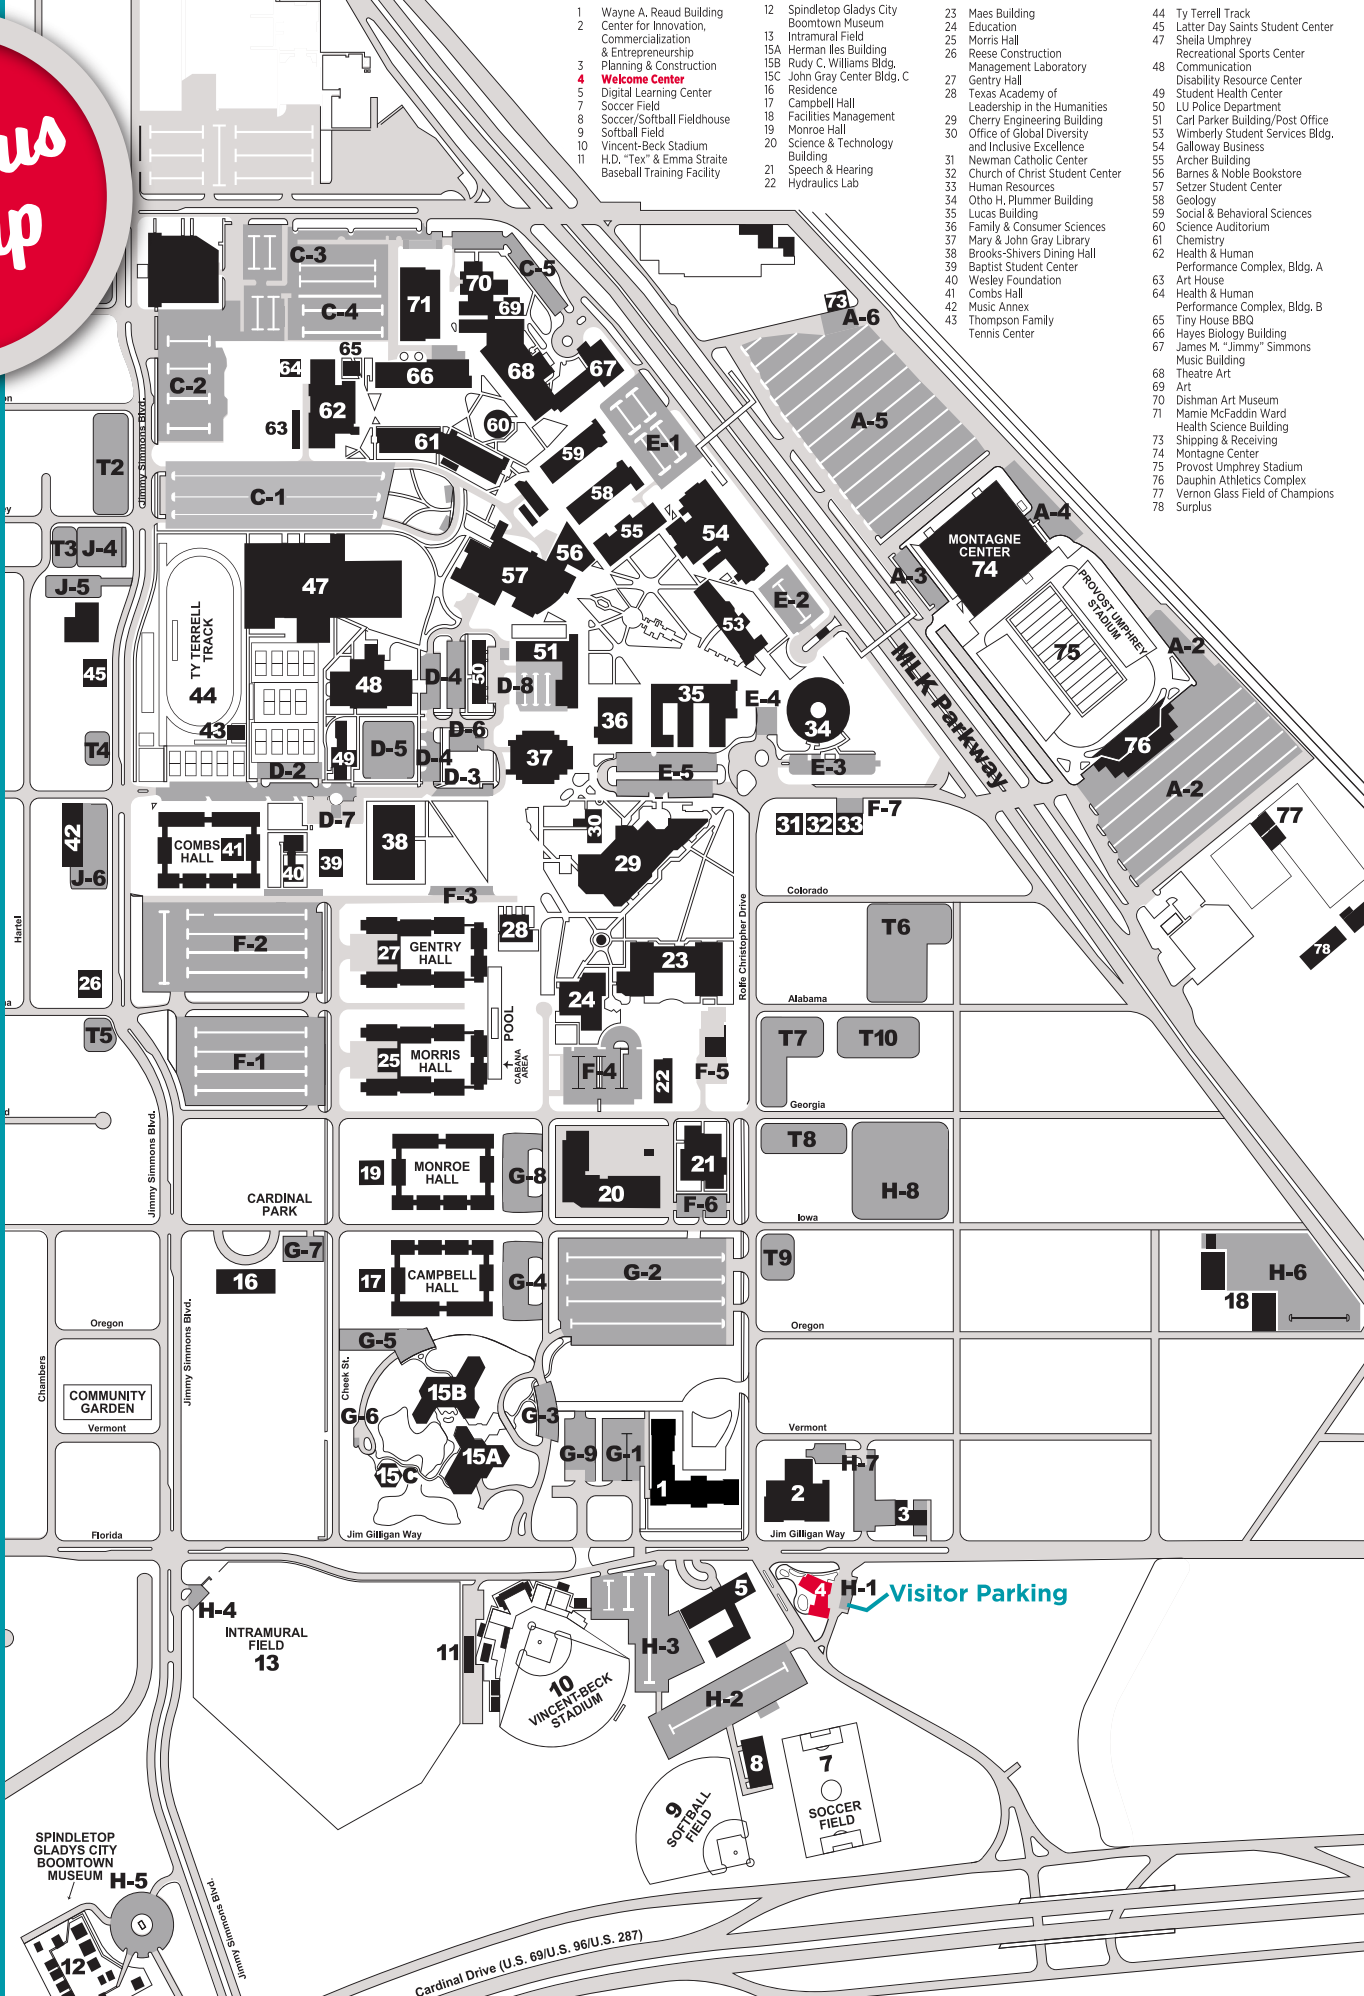

Campus Map

LAMAR UNIVERSITY

MEMBER THE TEXAS STATE UNIVERSITY SYSTEM™